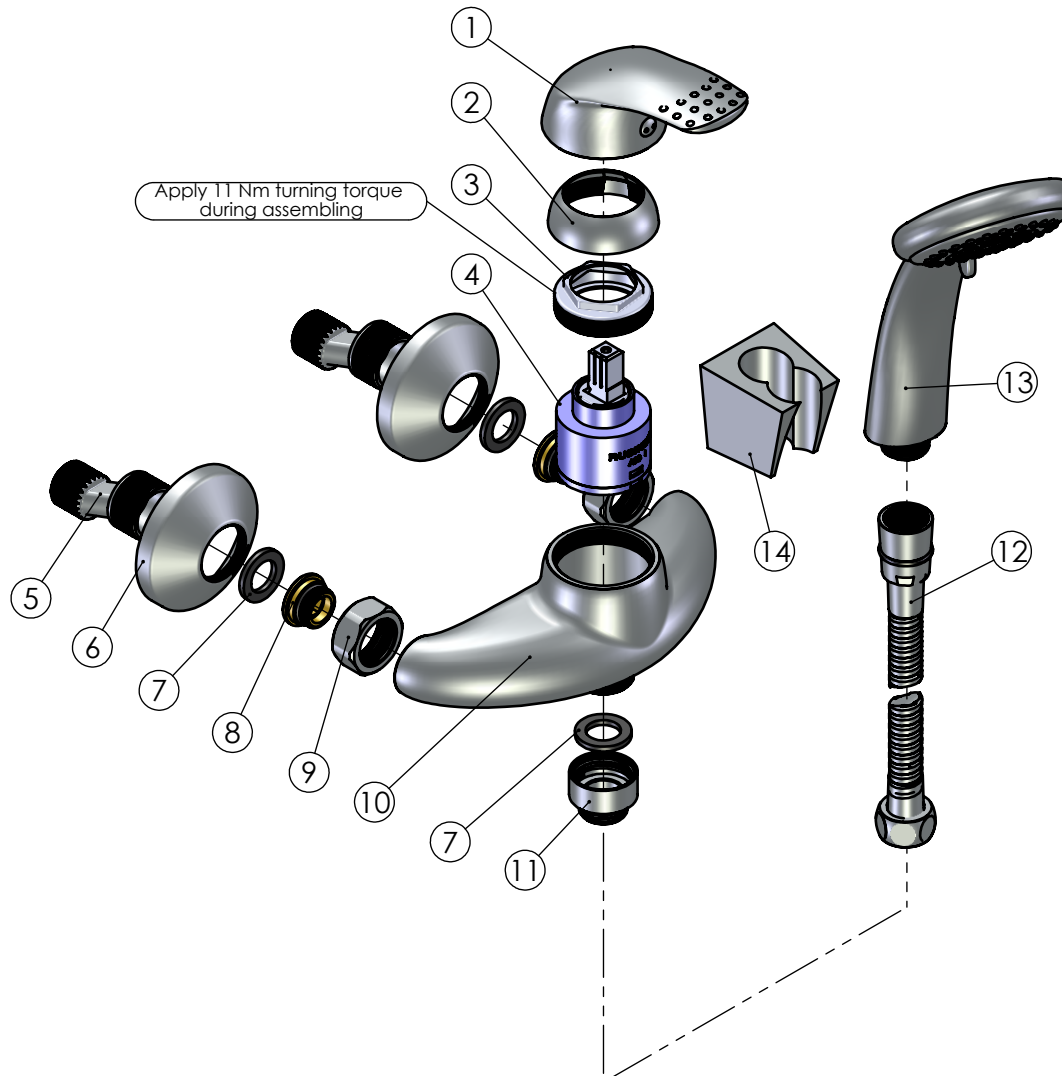

RUBINETA

Product name: **Faucet P-12/K SHER**
Product Code: **P20K02**

ITEM NO.	PART CODE	NAME	QUANTITY
1	631011	Cartridge handle Sher	1
2	636202	Cartridge cap 47mm	1
3	636302	Stainless steel cartridge nut M42x1.25	1
4	634005	Cartridge 40 mm	1
5	636601	Eccentric 43x10	2
6	636610	Eccentric plate 65x20	2
7	632002	Square washer G3/4"	3
8	636403	Fixing back seat M18x1.5	2
9	636310	Back seat nut G3/4"	2
10	635045	Body P-12	1
11	636925	Adapter F3/4" - M1/2"	1
12	600014	Shower hose Con/Imp double lock 150cm	1
13	622045	Handshower Delta	1
14	623005	Shower holder Grand	1